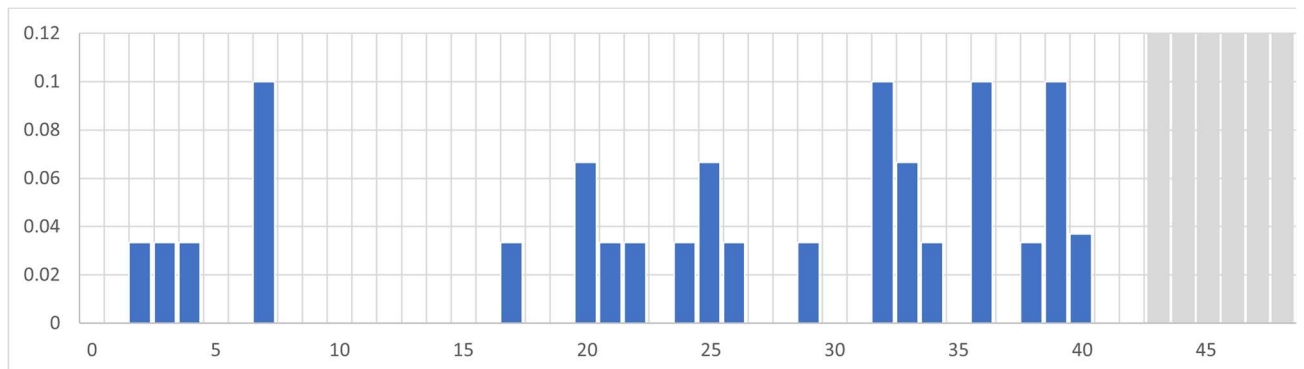

## 2022/23 Summary

**Results table:**

Draw	Date	1 <sup>st</sup> Prize	2 <sup>nd</sup> Prize	3 <sup>rd</sup> Prize
September		No Draw		
October		No Draw		
November	30 Nov 22	25 Anonymous	38 Jenni S	29 Liz L
December	16 Dec 22	39 Jenni S	33 Penny H	36 Vanessa B
January	27 Jan 23	4 Steph W	21 Liz L	7 Anonymous
February	27 Feb 23	7 Anonymous	24 Anonymous	25 Anonymous
March	31 Mar 23	20 Clare W	32 Colleen F	34 John H
April	28 Apr 23	17 Joanne P-W	36 Vanessa B	33 Penny H
May	26 May 23	26 Patrizia and John K-B	32 Colleen F	36 Vanessa B
June	30 Jun 23	40 Amanda F	20 Claire W	39 Jenni S
July	21 Jul 23	22 Anonymous	2 Anonymous	32 Colleen F
August	21 Jul 23	3 Steph W	7 Anonymous	39 Jenni S

**Prize totals:** £395.20

**Profit for the school:** £426.80

**Number probability chart:**

Probability of a number being drawn for any prize

(Grey bars indicate a number wasn't included in any draws – no tickets were sold between 43 and 100)